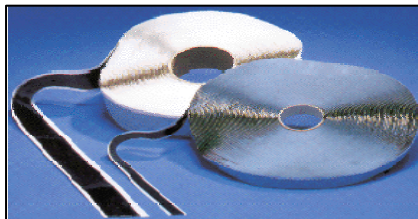

MONARFOL® Accessories for Roofing

MONARFOL® MonarTape

The **MONARFOL® MonarTape** is mainly used for repair and sealing around breaks through the **MONARFOL®** under roof. The **MONARFOL® MonarTape** is available in the colour clear and black. Roll size: 50 mm x 20 m

MONARFOL® Butyl tape

The **MONARFOL® Butyl tape** is for easy jointing of side and end overlaps of roofing membranes, vapour barriers, DPMs, methane and radon barriers, etc. When applying the tape the surface must be clean and dry. Roll sizes: 1 mm x 30 mm x 30 m
2 mm x 10 mm x 22,5 m

MONARFOL® MonarSeal

This very easy and completely watertight system is for vent pipes from kitchens and bathrooms. The **MonarSeal** is highly versatile as it is available for virtually any type of round and square pipes.

MonarTens MONARFOL®

The spring is placed from outside and nailed to the battens. The spring is used to avoid noise from the underroof, which may occur in windy conditions.

MONARFOL® MonarClips

The **MONARFOL® MonarClips** are used for securing of overlapping for horizontally mounted Roofing Underlay.