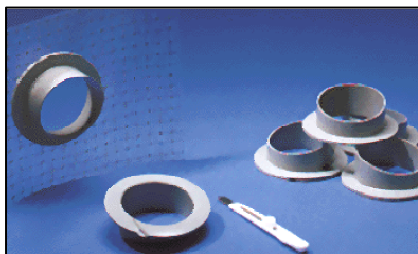

MonarTens MONARFOL®

The spring is placed from outside and nailed to the battens. The spring is used to avoid noise from the underroof, which may occur in windy conditions.

MONARFOL® MonarClips

The **MONARFOL® MonarClips** are used for securing of overlapping for horizontally mounted Roofing Underlay.

MONARFOL® MonarSky

The **MONARFOL® MonarSky** is a collar that fits most of the standard sizes skylight windows on the market. The advantage of the product is that it is made from one piece, meaning no leakage problems in the four corners of the skylight window.

MonarVent MONARFOL® Grey

The roof ventilation system is used for **MONARFOL®** underlay and is placed in the underroof near to the ridge or above and under roof windows or similar breaks through the underroof. The system is complete with top cover, which serves as insect- and snow grille. The **MonarVent Grey** is without the top cover, but a separate snow/insect grill is available.