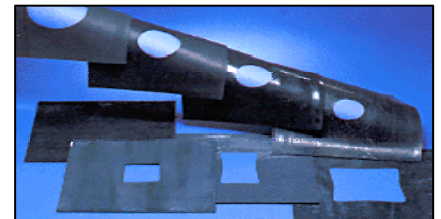

MONARFOL® Accessories for Roofing

MONARFOL® MonarTape

The **MONARFOL® MonarTape** is mainly used for repair and sealing around breaks through the **MONARFOL®** under roof. The **MONARFOL® MonarTape** is available in the colour clear and black. Roll size: 50 mm x 20 m

MONARFOL® Butyl tape

The **MONARFOL® Butyl tape** is for easy jointing of side and end overlaps of roofing membranes, vapour barriers, DPMs, methane and radon barriers, etc. When applying the tape the surface must be clean and dry. Roll sizes: 1 mm x 30 mm x 30 m
2 mm x 10 mm x 22,5 m

MONARFOL® MonarSeal

This very easy and completely watertight system is for vent pipes from kitchens and bathrooms. The **MonarSeal** is highly versatile as it is available for virtually any type of round and square pipes.

MonarTens MONARFOL®

The spring is placed from outside and nailed to the battens. The spring is used to avoid noise from the underroof, which may occur in windy conditions.

MONARFOL® MonarClips

The **MONARFOL® MonarClips** are used for securing of overlapping for horizontally mounted Roofing Underlay.