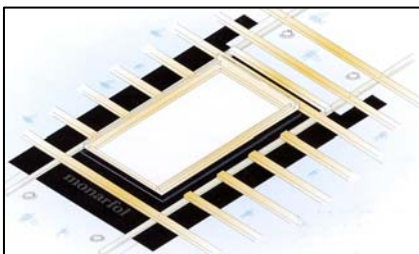

MONARFOL® Butyl tape

The **MONARFOL® Butyl tape** is for easy jointing of side and end overlaps of roofing membranes, vapour barriers, DPMs, methane and radon barriers, etc. When applying the tape the surface must be clean and dry. Roll sizes: 1 mm x 30 mm x 30 m
2 mm x 10 mm x 22,5 m

MonarTens MONARFOL®

The spring is placed from outside and nailed to the battens. The spring is used to avoid noise from the underroof, which may occur in windy conditions.

MONARFOL® MonarClips

The **MONARFOL® MonarClips** are used for securing of overlapping for horizontally mounted Roofing Underlay.

MONARFOL® MonarSky

The **MONARFOL® MonarSky** is a collar that fits most of the standard sizes skylight windows on the market. The advantage of the product is that it is made from one piece, meaning no leakage problems in the four corners of the skylight window.

MonarVent MONARFOL® Grey

The roof ventilation system is used for **MONARFOL®** underlay and is placed in the underroof near to the ridge or above and under roof windows or similar breaks through the underroof. The system is complete with top cover, which serves as insect- and snow grille. The **MonarVent Grey** is without the top cover, but a separate snow/insect grill is available.