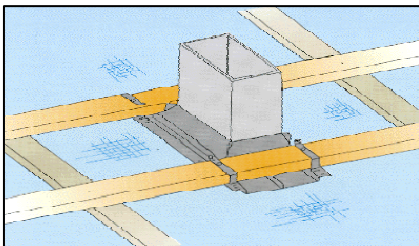

MONARFOL® MonarSeal Plus

The **MonarSeal Plus** has the same function as the **MonarSeal**, but is specially designed to suit insulated ventilation ducts. It is equipped with straps, which are mounted around the battens for more stability.